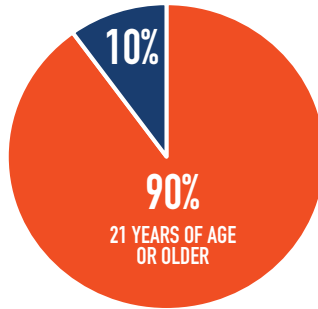

AGE

9

Number of Non-Credit to Credit Pathways

35

Number of Certificate Programs

24,077

Number of Students Served by Continuing Education (2024 - 2025)

UNIQUE OFFERINGS/ PROGRAMS

Maternal Health and Doula Training; Fiber Optics; Culinary Cannabis; College for Kids; Taxi TLC Prep; 50+ Wellness Program

CONTINUING EDUCATION

NUMBER OF STUDENTS SERVED BY COLLABORATIVE PROGRAMS (FALL 2025)

6,419

Number of College Now Students

240

High Schools with College Now Partners

COLLEGE NOW

258

EARLY COLLEGE INITIATIVE

COLLEGE NOW