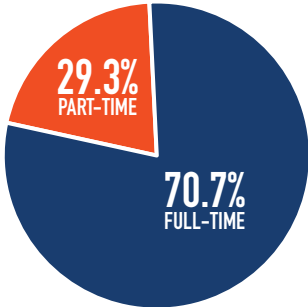

ENROLLMENT FACT SHEET: FALL 2023

TOTAL DEGREE STUDENT ENROLLMENT: 7,883

DEGREE STUDENT PROFILE

FULL/PART-TIME STATUS