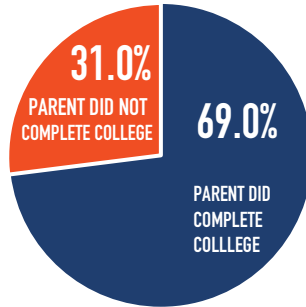

FIRST GENERATION