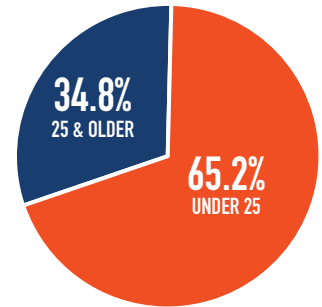

AGE DISTRIBUTION