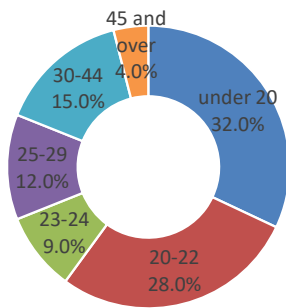

Kingsborough Community College

Fact Sheet

Updated Spring 2024

Enrollment Facts (Fall/Winter 2023)	
Total Enrollment (including College Now):	19070
Total Enrollment (excluding College Now):	8031
Total Full-time Equivalent (excluding College Now):	7170
Degree Students Enrolled Full-time	79.2%
Degree Students Enrolled Part-time	20.8%

Student Profile (Fall/Winter 2023)

Male/Female Ratio

Race/Ethnicity

Degree vs. Non-Degree

Age

Top Five Majors	
Major	% of Total
Liberal Arts	26%
Business Admin.	10%
Criminal Justice AA	7%
Computer Science	5%
Mental Health & Human Svcs	5%

Degrees Awarded

Degrees Awarded (2013-14 to 2022-23)

Top Five Degrees (AY 2022-2023)

Major	% of Total
Liberal Arts	33.7%
Business Admin.	9.9%
Criminal Justice AA	7.8%
Mental Health	5.9%
Nursing	5.0%

Type of Degree Awarded (AY 2022-23)