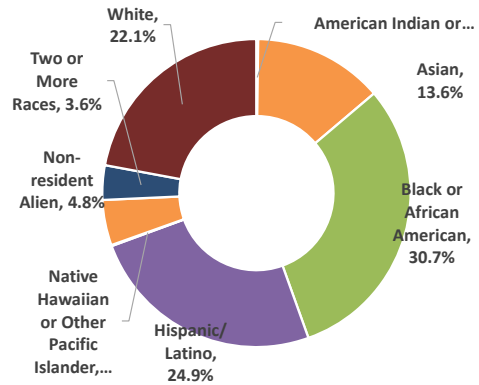

Kingsborough Community College

Fact Sheet

Updated Spring 2024

Enrollment Facts (Fall/Winter 2023)	
Total Enrollment (including College Now):	19070
Total Enrollment (excluding College Now):	8031
Total Full-time Equivalent (excluding College Now):	7170
Degree Students Enrolled Full-time	79.2%
Degree Students Enrolled Part-time	20.8%

Student Profile (Fall/Winter 2023)

Male/Female Ratio

Race/Ethnicity

Degree vs. Non-Degree

Age

Top Five Majors	
Major	% of Total
Liberal Arts	26%
Business Admin.	10%
Criminal Justice AA	7%
Computer Science	5%
Mental Health & Human Svcs	5%

Degrees Awarded

Degrees Awarded (2013-14 to 2022-23)

Top Five Degrees (AY 2022-2023)

Major	% of Total
Liberal Arts	33.7%
Business Admin.	9.9%
Criminal Justice AA	7.8%
Mental Health	5.9%
Nursing	5.0%

Type of Degree Awarded (AY 2022-23)