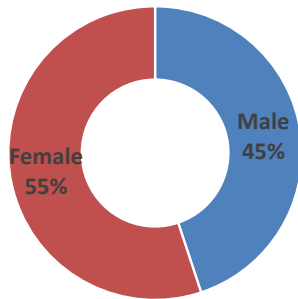

Kingsborough Community College

Fact Sheet

Updated Spring 2024

Enrollment Facts (Fall/Winter 2023)	
Total Enrollment (including College Now):	19070
Total Enrollment (excluding College Now):	8031
Total Full-time Equivalent (excluding College Now):	7170
Degree Students Enrolled Full-time	79.2%
Degree Students Enrolled Part-time	20.8%

Student Profile (Fall/Winter 2023)

Male/Female Ratio

Race/Ethnicity

Degree vs. Non-Degree

Age

Top Five Majors	
Major	% of Total
Liberal Arts	26%
Business Admin.	10%
Criminal Justice AA	7%
Computer Science	5%
Mental Health & Human Svcs	5%

Degrees Awarded

Degrees Awarded (2013-14 to 2022-23)

Top Five Degrees (AY 2022-2023)

Major	% of Total
Liberal Arts	33.7%
Business Admin.	9.9%
Criminal Justice AA	7.8%
Mental Health	5.9%
Nursing	5.0%

Type of Degree Awarded (AY 2022-23)