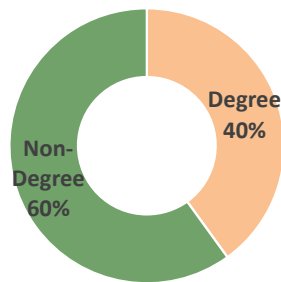

Kingsborough Community College

Fact Sheet

Updated Spring 2024

Enrollment Facts (Fall/Winter 2023)	
Total Enrollment (including College Now):	19070
Total Enrollment (excluding College Now):	8031
Total Full-time Equivalent (excluding College Now):	7170
Degree Students Enrolled Full-time	79.2%
Degree Students Enrolled Part-time	20.8%

Student Profile (Fall/Winter 2023)

Male/Female Ratio

Race/Ethnicity

Degree vs. Non-Degree

Age

Top Five Majors	
Major	% of Total
Liberal Arts	26%
Business Admin.	10%
Criminal Justice AA	7%
Computer Science	5%
Mental Health & Human Svcs	5%

Degrees Awarded

Degrees Awarded (2013-14 to 2022-23)

Top Five Degrees (AY 2022-2023)

Major	% of Total
Liberal Arts	33.7%
Business Admin.	9.9%
Criminal Justice AA	7.8%
Mental Health	5.9%
Nursing	5.0%

Type of Degree Awarded (AY 2022-23)