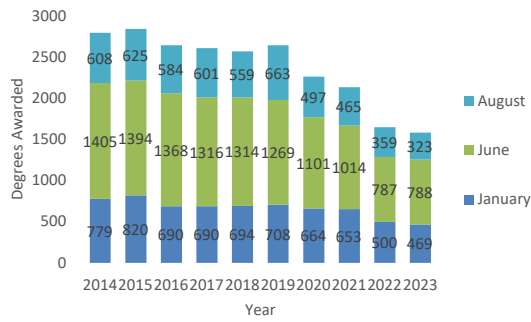

Kingsborough Community College

Fact Sheet

Updated Spring 2024

Enrollment Facts (Fall/Winter 2023)	
Total Enrollment (including College Now):	19070
Total Enrollment (excluding College Now):	8031
Total Full-time Equivalent (excluding College Now):	7170
Degree Students Enrolled Full-time	79.2%
Degree Students Enrolled Part-time	20.8%

Student Profile (Fall/Winter 2023)

Male/Female Ratio

Race/Ethnicity

Degree vs. Non-Degree

Age

Top Five Majors	
Major	% of Total
Liberal Arts	26%
Business Admin.	10%
Criminal Justice AA	7%
Computer Science	5%
Mental Health & Human Svcs	5%

Degrees Awarded

Degrees Awarded (2013-14 to 2022-23)

Top Five Degrees (AY 2022-2023)

Major	% of Total
Liberal Arts	33.7%
Business Admin.	9.9%
Criminal Justice AA	7.8%
Mental Health	5.9%
Nursing	5.0%

Type of Degree Awarded (AY 2022-23)