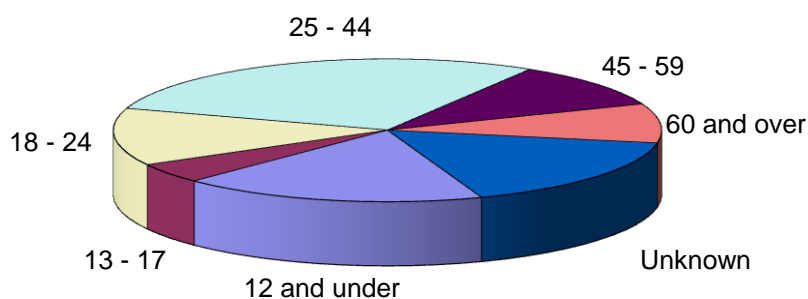

Continuing Education
 Annual Enrollments
 By Age
 Fall 2009 - Summer 2010

2009 - 2010 ACE Enrollments Age Distribution

Age	Number	Percent of Total	Percent of Known
12 and under	4504	18.0%	21.5%
13 - 17	1134	4.5%	5.4%
18 - 24	3254	13.0%	15.6%
25 - 44	7212	28.8%	34.5%
45 - 59	2583	10.3%	12.4%
60 and over	2221	8.9%	10.6%
Unknown	4150	16.6%	...
Total	25,058	100.0%	100.0%