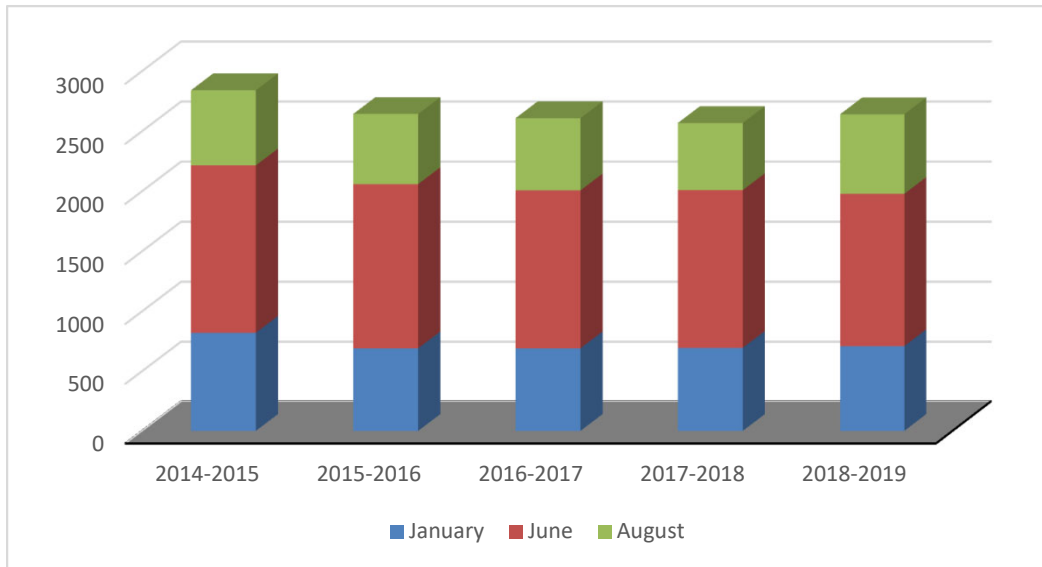

Degrees and Certificates Awarded By Academic Year 2014-2015 to 2018-2019

	2014-2015	2015-2016	2016-2017	2017-2018	2018-2019
January	820	690	690	694	708
June	1394	1368	1316	1314	1269
August	625	584	601	559	663
Total	2839	2642	2607	2567	2640