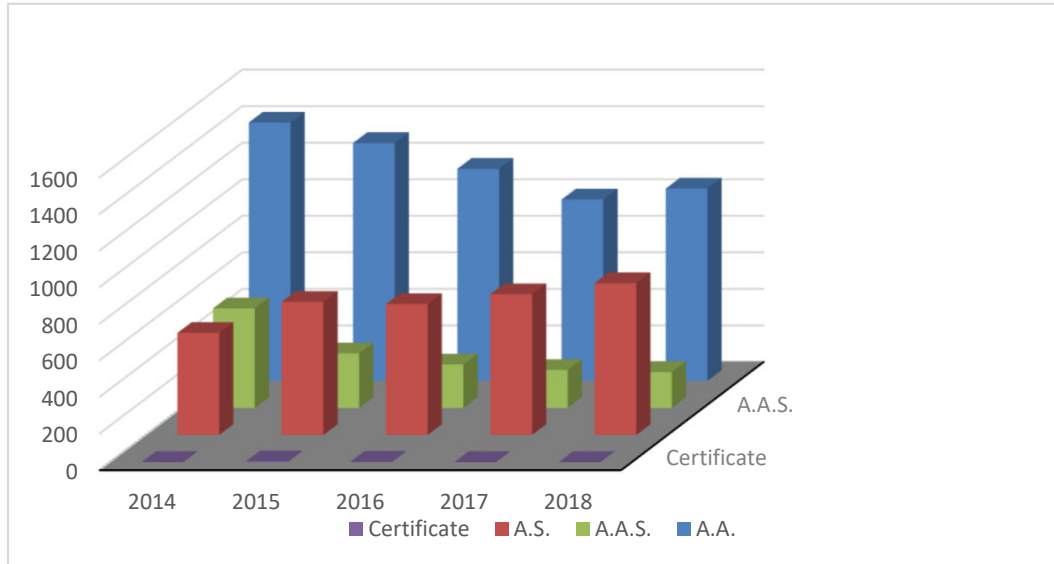

New Credit Students
 First-Time Freshmen
 By Degree Type
 Fall 2014 to Fall 2018

Degree	2014	2015	2016	2017	2018
A.A.	1413	1301	1160	992	1052
A.S.	557	727	715	769	829
A.A.S.	544	298	237	207	196
Certificate	0	4	1	0	0