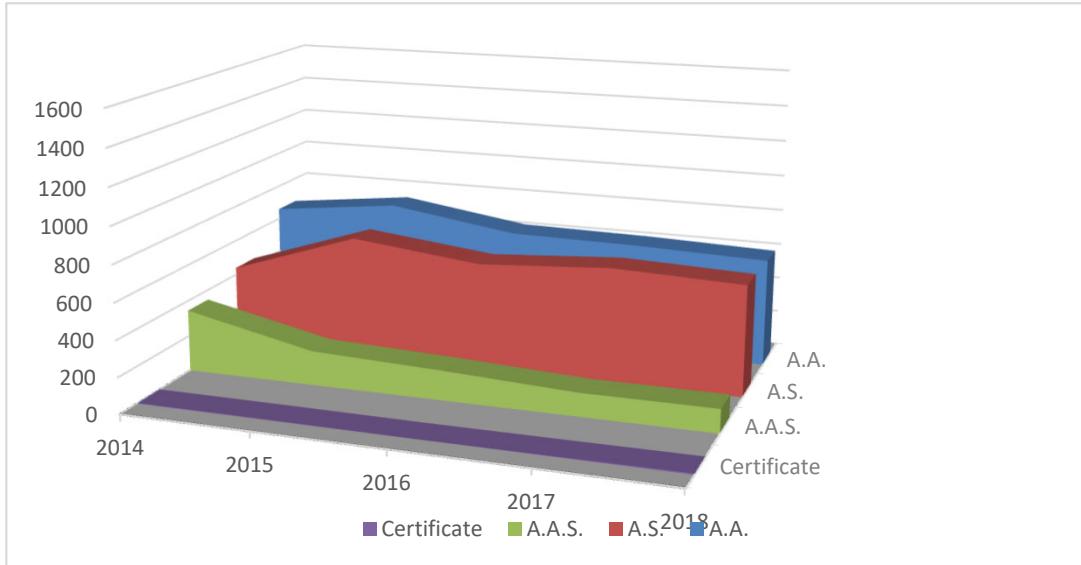

New Credit Students  
 Advanced Standing Transfers  
 By Degree Type  
 Fall 2014 to Fall 2018

Degree	2014	2015	2016	2017	2018
A.A.	659	740	633	623	602
A.S.	439	678	596	642	617
A.A.S.	345	191	165	130	131
Certificate	3	3	1	3	7