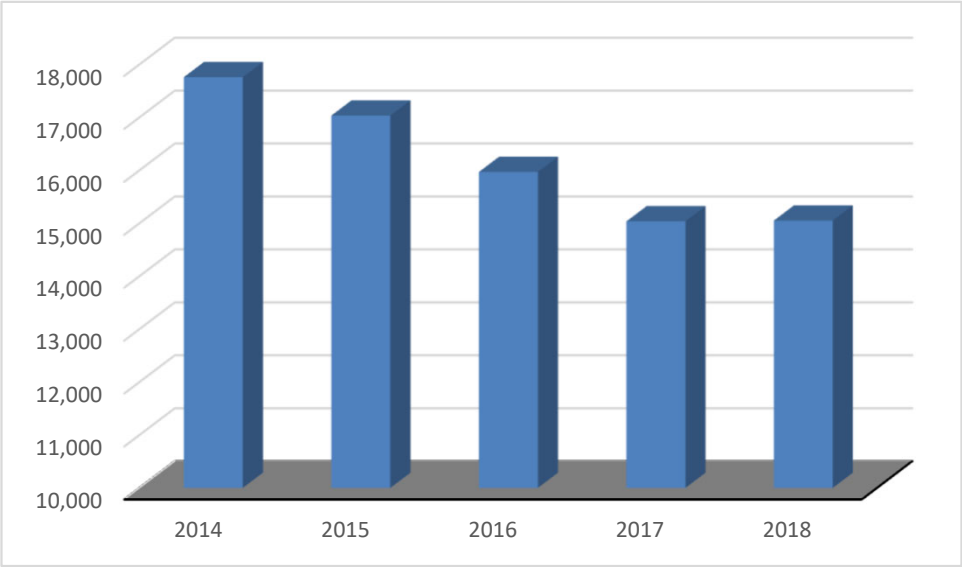

Credit Students
Enrollment Headcount
Fall 2014 to Fall 2018

2014	2015	2016	2017	2018
17,758	17,033	15,968	15,035	15,051