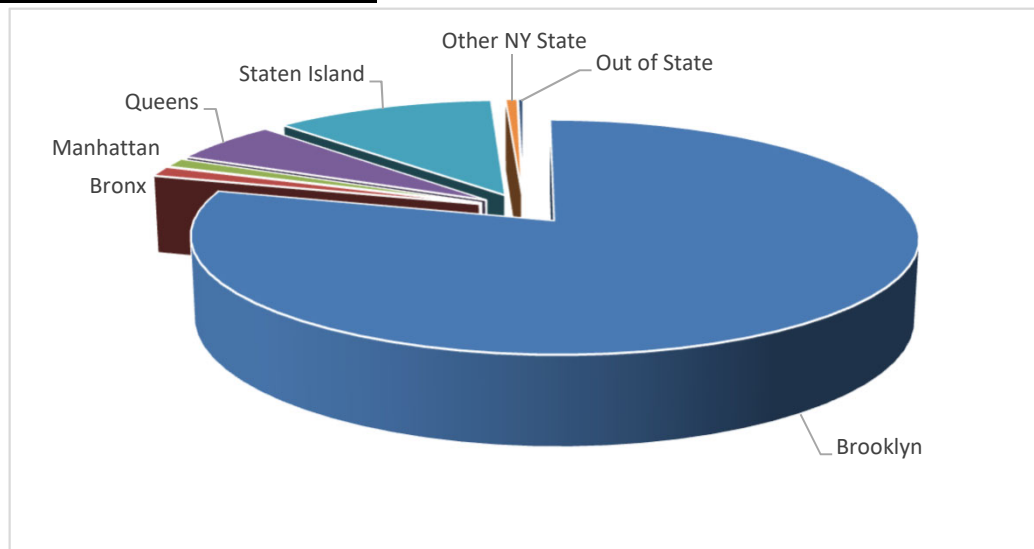

## Borough of Residence

Borough	Number	Percent
Brooklyn	11933	79.3%
Bronx	203	1.3%
Manhattan	186	1.2%
Queens	866	5.8%
Staten Island	1734	11.5%
Other NY State	91	0.6%
Out of State	38	0.3%
<b>Total</b>	<b>15051</b>	<b>100.0%</b>

## Top Ten Post Office Codes

Post Office Name	Zip Code	Number
Bay Station	11235	998
Bath Beach	11214	886
Ryder	11234	837
Homecrest	11229	787
Gravesend	11223	736
Midwood	11230	645
Canarsie	11236	590
Flatbush	11226	581
Coney Island	11224	561
Bensonhurst	11204	555