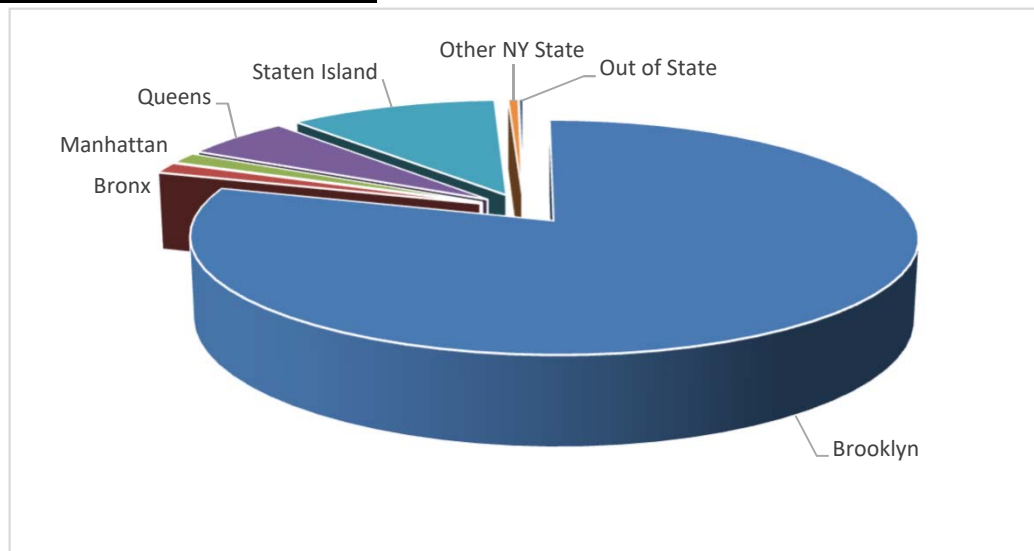

Borough of Residence

Borough	Number	Percent
Brooklyn	11989	79.7%
Bronx	222	1.5%
Manhattan	227	1.5%
Queens	849	5.6%
Staten Island	1638	10.9%
Other NY State	78	0.5%
Out of State	32	0.2%
Total	15035	100.0%