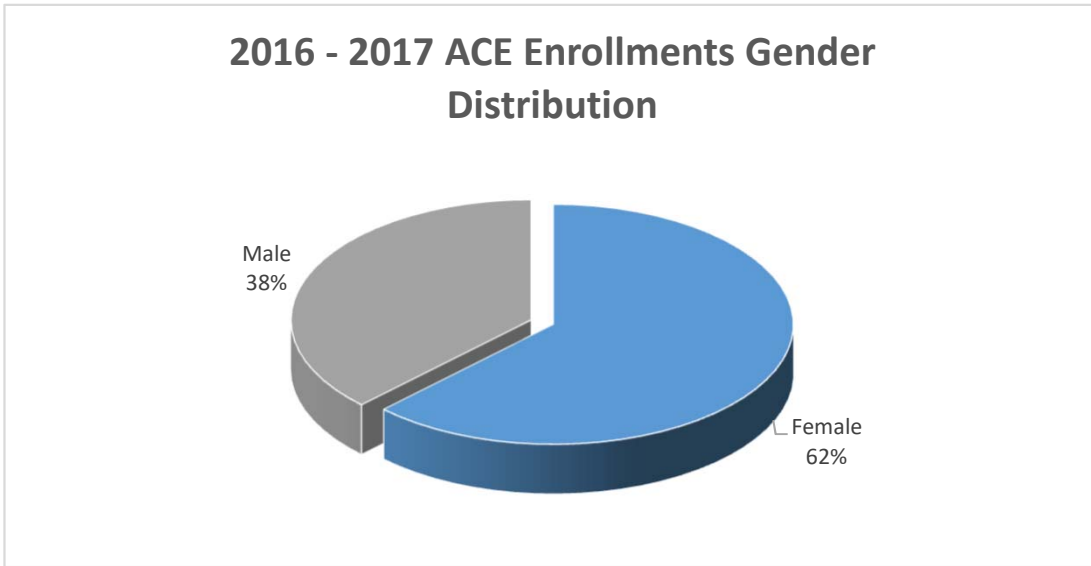

Continuing Education
 Annual Enrollments
 By Gender
 Fall 2016 - Summer 2017

	Female		Male	
	Number	Percent	Number	Percent
Fall 2016	8141	69.3%	3600	30.7%
Winter 2017	4738	64.6%	2596	35.4%
Spring 2017	3916	54.7%	3249	45.3%
Summer 2017	2942	54.9%	2415	45.1%
Total	19,737	62.5%	11860	37.5%