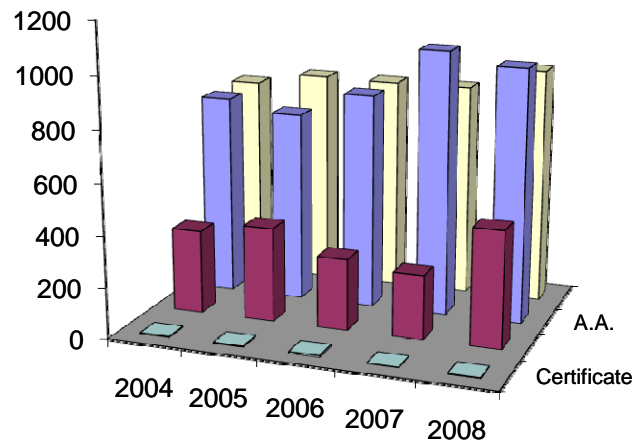

New Credit Students
 First-Time Freshmen
 By Degree Type
 Fall 2004 to Fall 2008

Degree	2004	2005	2006	2007	2008
A.A.	792	749	847	1040	994
A.S.	330	371	281	252	456
A.A.S.	801	846	842	842	928
Certificate	4	4	7	2	3