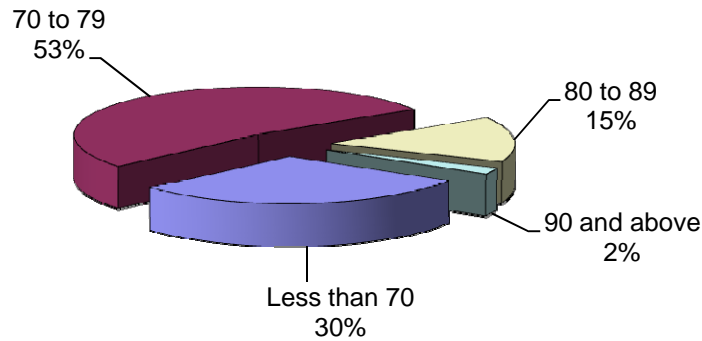

High School Averages  
 First-Time Freshmen  
 Fall 2004 to Fall 2008

**Fall 2008 Freshmen - High School Averages**

	Less than 70		70 to 79		80 to 89		90 and above		Total
	N	%	N	%	N	%	N	%	
2004	312	26.7%	651	55.7%	172	14.7%	33	2.8%	1168
2005	363	25.6%	805	56.7%	211	14.9%	41	2.9%	1420
2006	394	26.8%	809	55.0%	228	15.5%	41	2.8%	1472
2007	395	30.5%	631	48.7%	235	18.1%	36	2.8%	1297
2008	409	30.4%	707	52.5%	201	14.9%	30	2.2%	1347