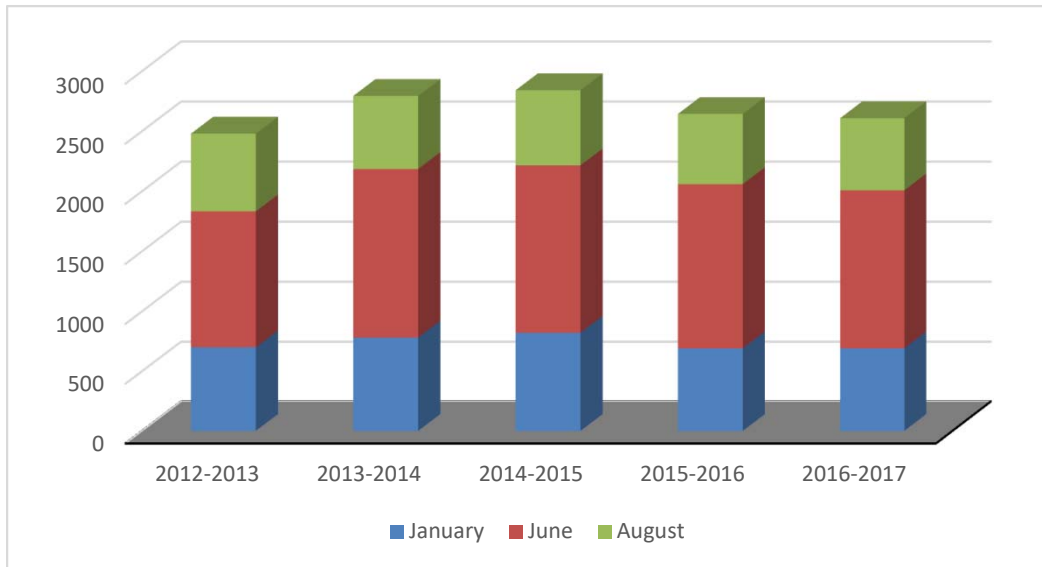

Degrees and Certificates Awarded By Academic Year 2012-2013 to 2016-2017

	2012-2013	2013-2014	2014-2015	2015-2016	2016-2017
January	698	779	820	690	690
June	1133	1405	1394	1368	1316
August	647	608	625	584	601
Total	2478	2792	2839	2642	2607