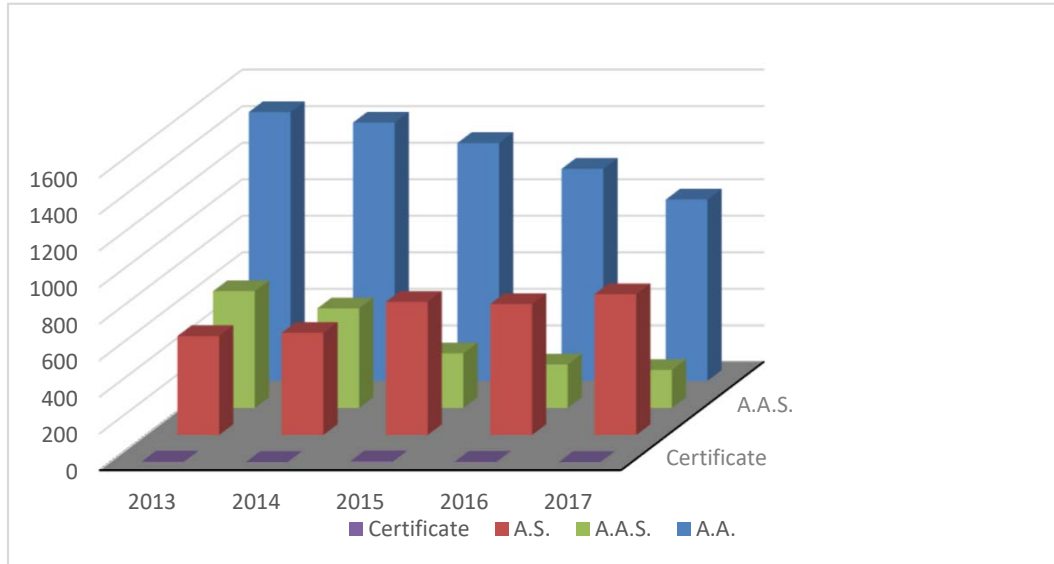

New Credit Students
 First-Time Freshmen
 By Degree Type
 Fall 2013 to Fall 2017

Degree	2013	2014	2015	2016	2017
A.A.	1470	1413	1301	1160	992
A.S.	540	557	727	715	769
A.A.S.	638	544	298	237	207
Certificate	2	0	4	1	0