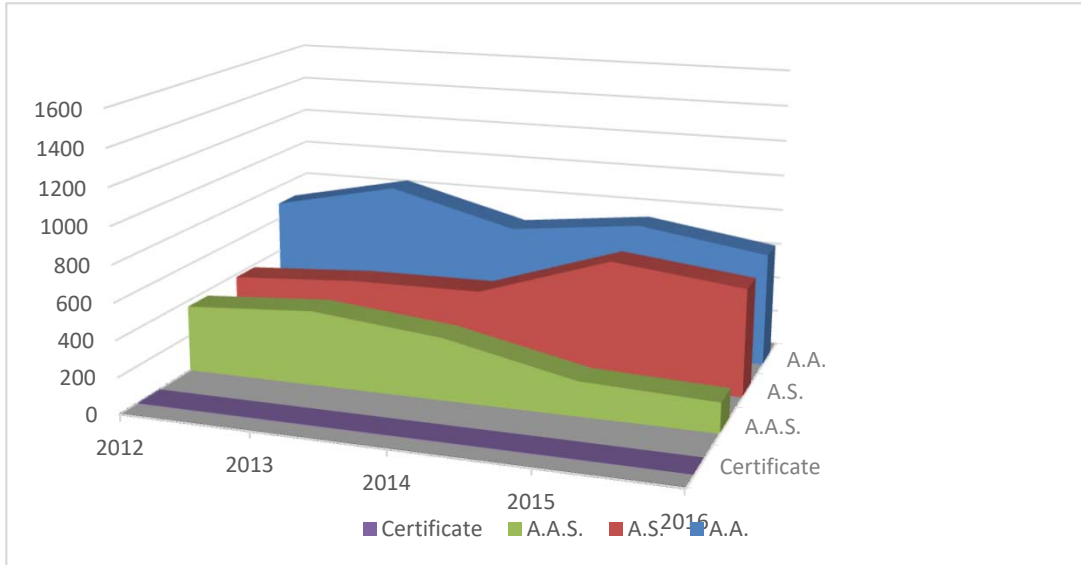

New Credit Students
 Advanced Standing Transfers
 By Degree Type
 Fall 2012 to Fall 2016

Degree	2012	2013	2014	2015	2016
A.A.	694	844	659	740	633
A.S.	384	430	439	678	596
A.A.S.	368	416	345	191	165
Certificate	3	3	3	3	1