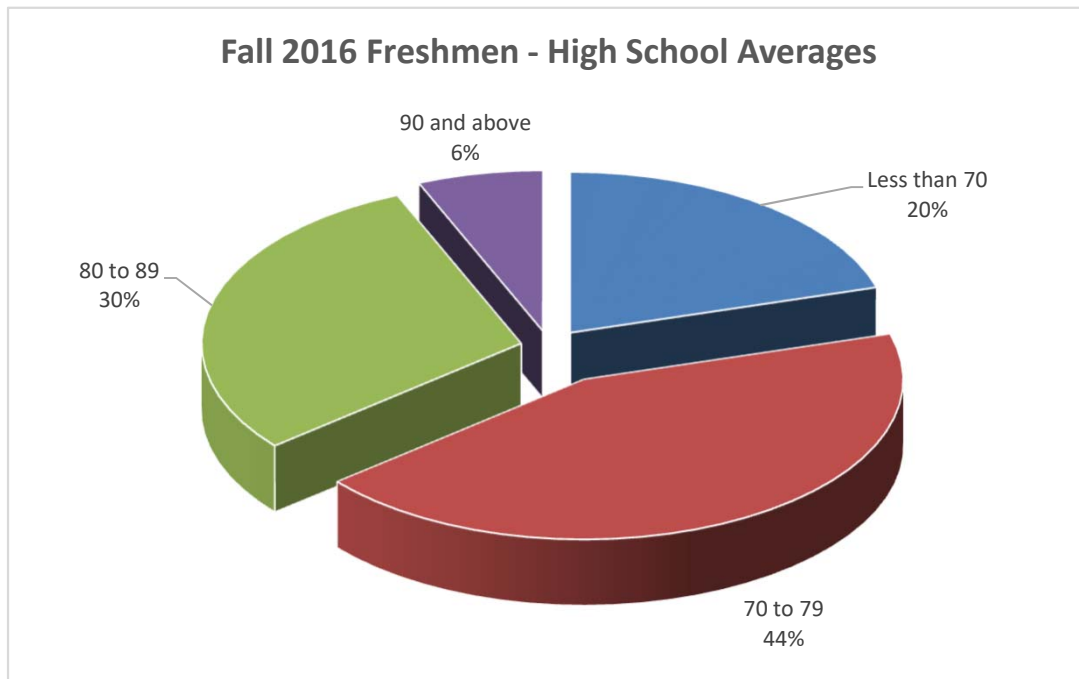

# High School Averages First-Time Freshmen Fall 2012 to Fall 2016

	Less than 70		70 to 79		80 to 89		90 and above		Total
	N	%	N	%	N	%	N	%	
2012	400	22.1%	651	36.0%	586	32.4%	171	9.5%	1808
2013	604	22.8%	1156	43.6%	695	26.2%	196	7.4%	2651
2014	578	23.0%	1159	46.1%	661	26.3%	116	4.6%	2514
2015	473	20.3%	1076	46.2%	683	29.3%	98	4.2%	2330
2016	432	20.4%	921	43.6%	626	29.6%	134	6.3%	2113