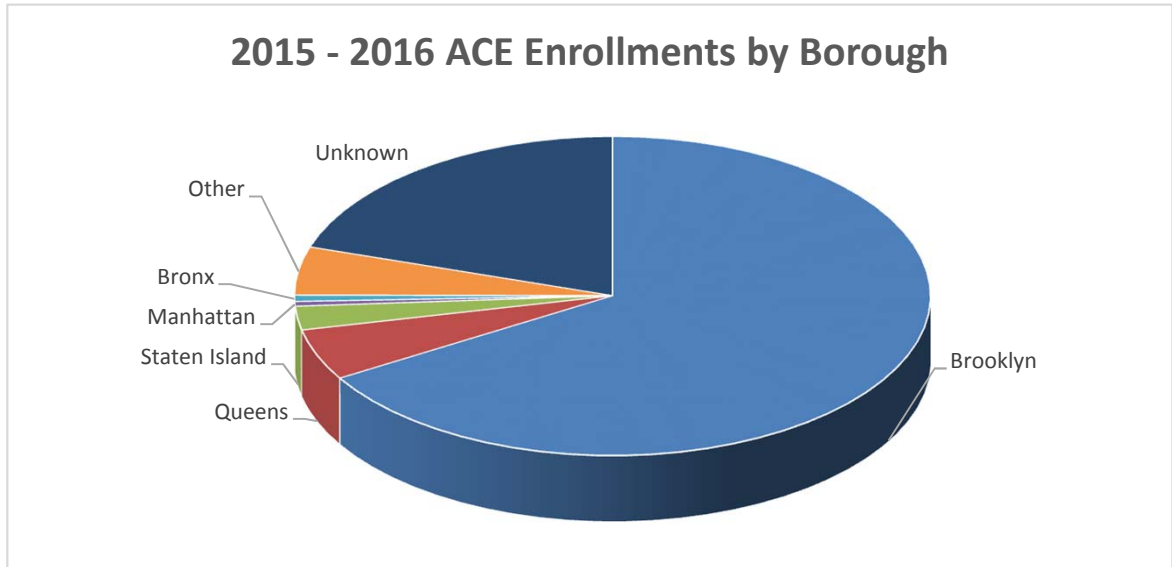

Continuing Education
 Annual Enrollments
 By Borough of Residence
 Fall 2015- Summer 2016

Borough	Number	Percent of Total	Percent of Known
Brooklyn	19,497	66.4%	83.0%
Queens	1521	5.2%	6.5%
Staten Island	706	2.4%	3.0%
Manhattan	139	0.5%	0.6%
Bronx	189	0.6%	0.8%
Other	1436	4.9%	6.1%
Unknown	5891	20.1%	...
Total	29,379	100.0%	100.0%