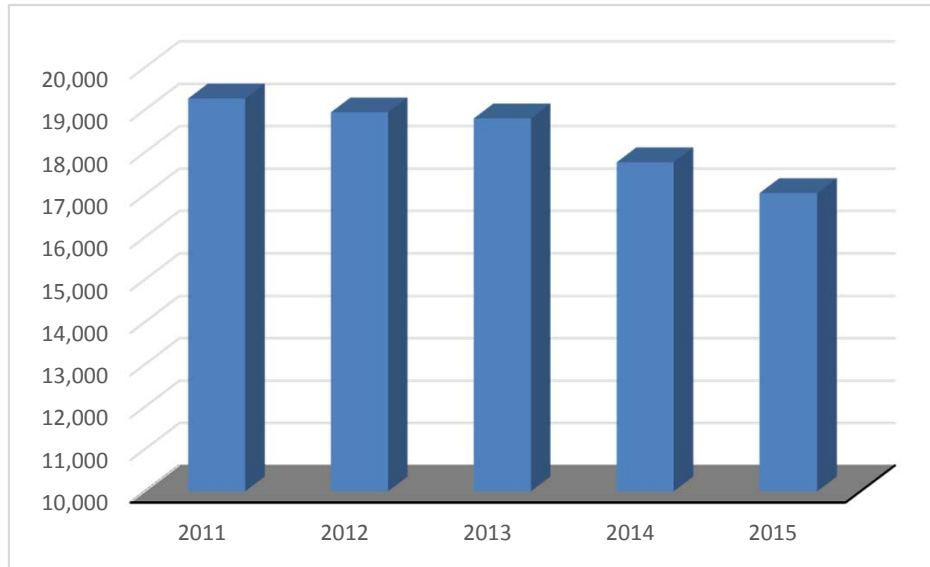

Credit Students
Enrollment Headcount
Fall 2011 to Fall 2015

2011	2012	2013	2014	2015
19,261	18,936	18,793	17,758	17,033