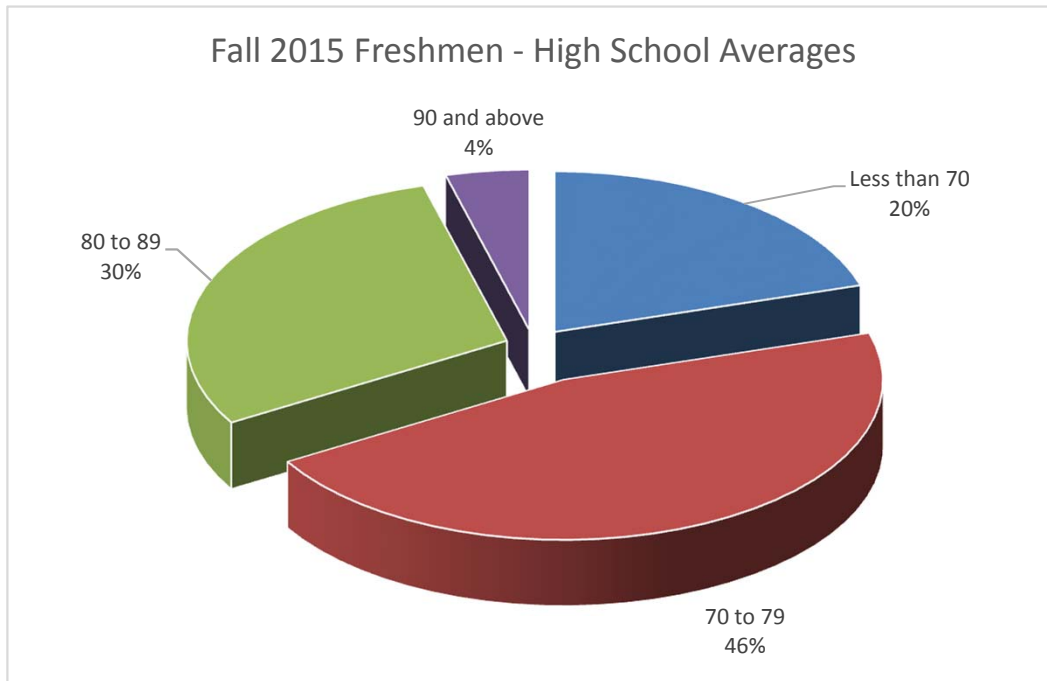

High School Averages First-Time Freshmen Fall 2011 to Fall 2015

	Less than 70		70 to 79		80 to 89		90 and above		Total
	N	%	N	%	N	%	N	%	
2011	816	27.7%	1438	48.8%	589	20.0%	104	3.5%	2947
2012	400	22.1%	651	36.0%	586	32.4%	171	9.5%	1808
2013	604	22.8%	1156	43.6%	695	26.2%	196	7.4%	2651
2014	578	23.0%	1159	46.1%	661	26.3%	116	4.6%	2514
2015	473	20.3%	1076	46.2%	683	29.3%	98	4.2%	2330