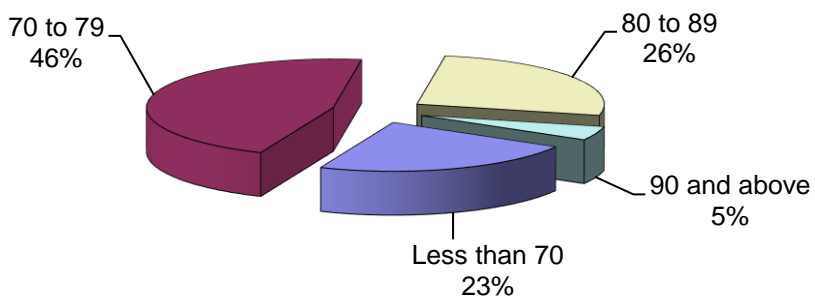

High School Averages  
 First-Time Freshmen  
 Fall 2010 to Fall 2014

Fall 2014 Freshmen - High School Averages

	Less than 70		70 to 79		80 to 89		90 and above		Total
	N	%	N	%	N	%	N	%	
2010	841	28.9%	1455	50.0%	525	18.0%	91	3.1%	2912
2011	816	27.7%	1438	48.8%	589	20.0%	104	3.5%	2947
2012	400	22.1%	651	36.0%	586	32.4%	171	9.5%	1808
2013	604	22.8%	1156	43.6%	695	26.2%	196	7.4%	2651
2014	578	23.0%	1159	46.1%	661	26.3%	116	4.6%	2514