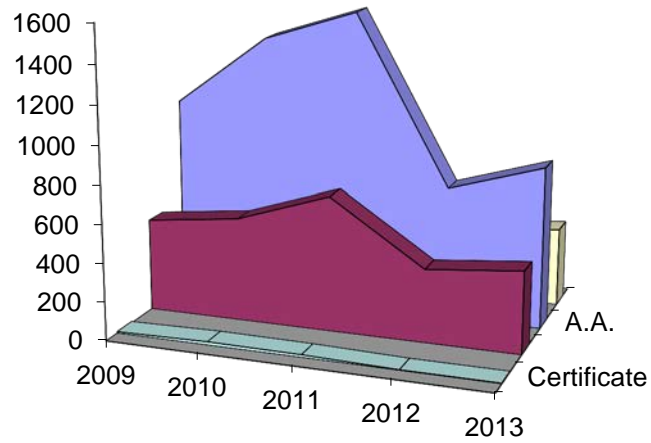

New Credit Students  
 Advanced Standing Transfers  
 By Degree Type  
 Fall 2009 to Fall 2013

Degree	2009	2010	2011	2012	2013
A.A.	1038	1406	1569	694	844
A.S.	488	544	707	384	430
A.A.S.	596	658	794	368	416
Certificate	8	17	14	3	3