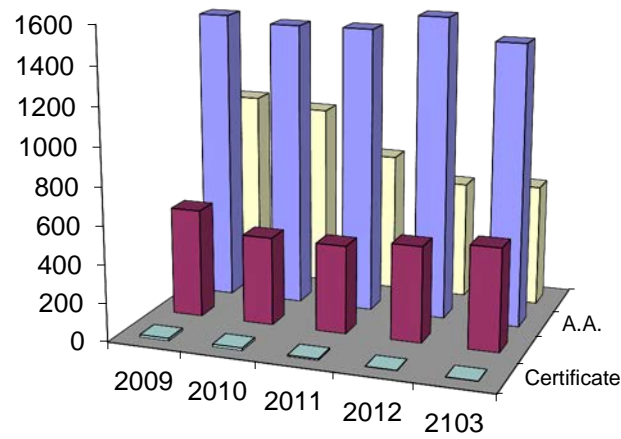

New Credit Students  
 First-Time Freshmen  
 By Degree Type  
 Fall 2009 to Fall 2013

Degree	2009	2010	2011	2012	2103
A.A.	1523	1491	1495	1578	1470
A.S.	572	466	465	505	540
A.A.S.	1003	963	734	617	638
Certificate	13	13	8	2	2