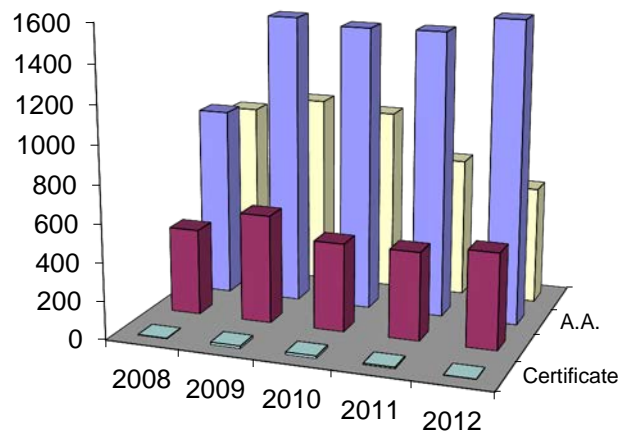

New Credit Students  
 First-Time Freshmen  
 By Degree Type  
 Fall 2008 to Fall 2012

Degree	2008	2009	2010	2011	2012
A.A.	994	1523	1491	1495	1578
A.S.	456	572	466	465	505
A.A.S.	928	1003	963	734	617
Certificate	3	13	13	8	2