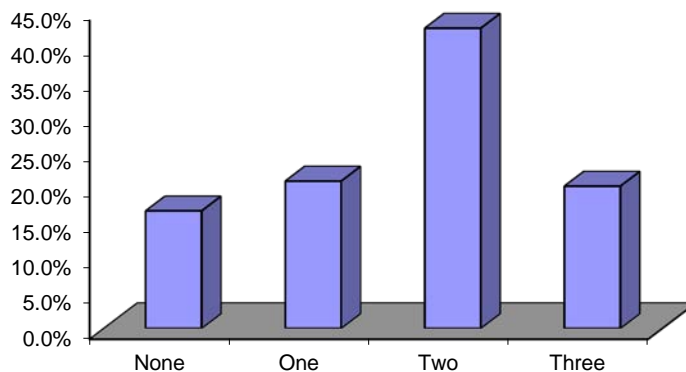

Basic Skills Test Performance
 First-Time Freshmen
 Fall 2008 to Fall 2012

Fall 2012 Freshmen - Number of Tests Passed

Number of Tests Passed

	2008*	2009*	2010*	2011*	2012*
None	20.7%	21.1%	20.8%	18.1%	16.6%
One	28.9%	25.4%	22.4%	21.6%	20.8%
Two	27.0%	26.1%	30.7%	38.4%	42.4%
Three	23.4%	27.4%	26.1%	21.9%	20.1%