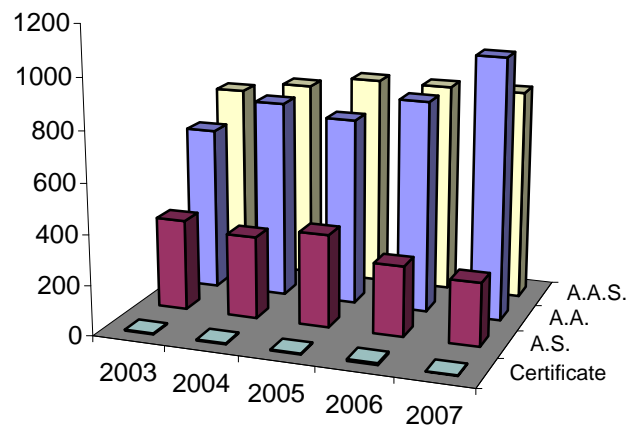

New Credit Students
 First-Time Freshmen
 By Degree Type
 Fall 2003 to Fall 2007

Degree	2003	2004	2005	2006	2007
A.A.	656	792	749	847	1040
A.S.	364	330	371	281	252
A.A.S.	759	801	846	842	842
Certificate	4	4	4	7	2