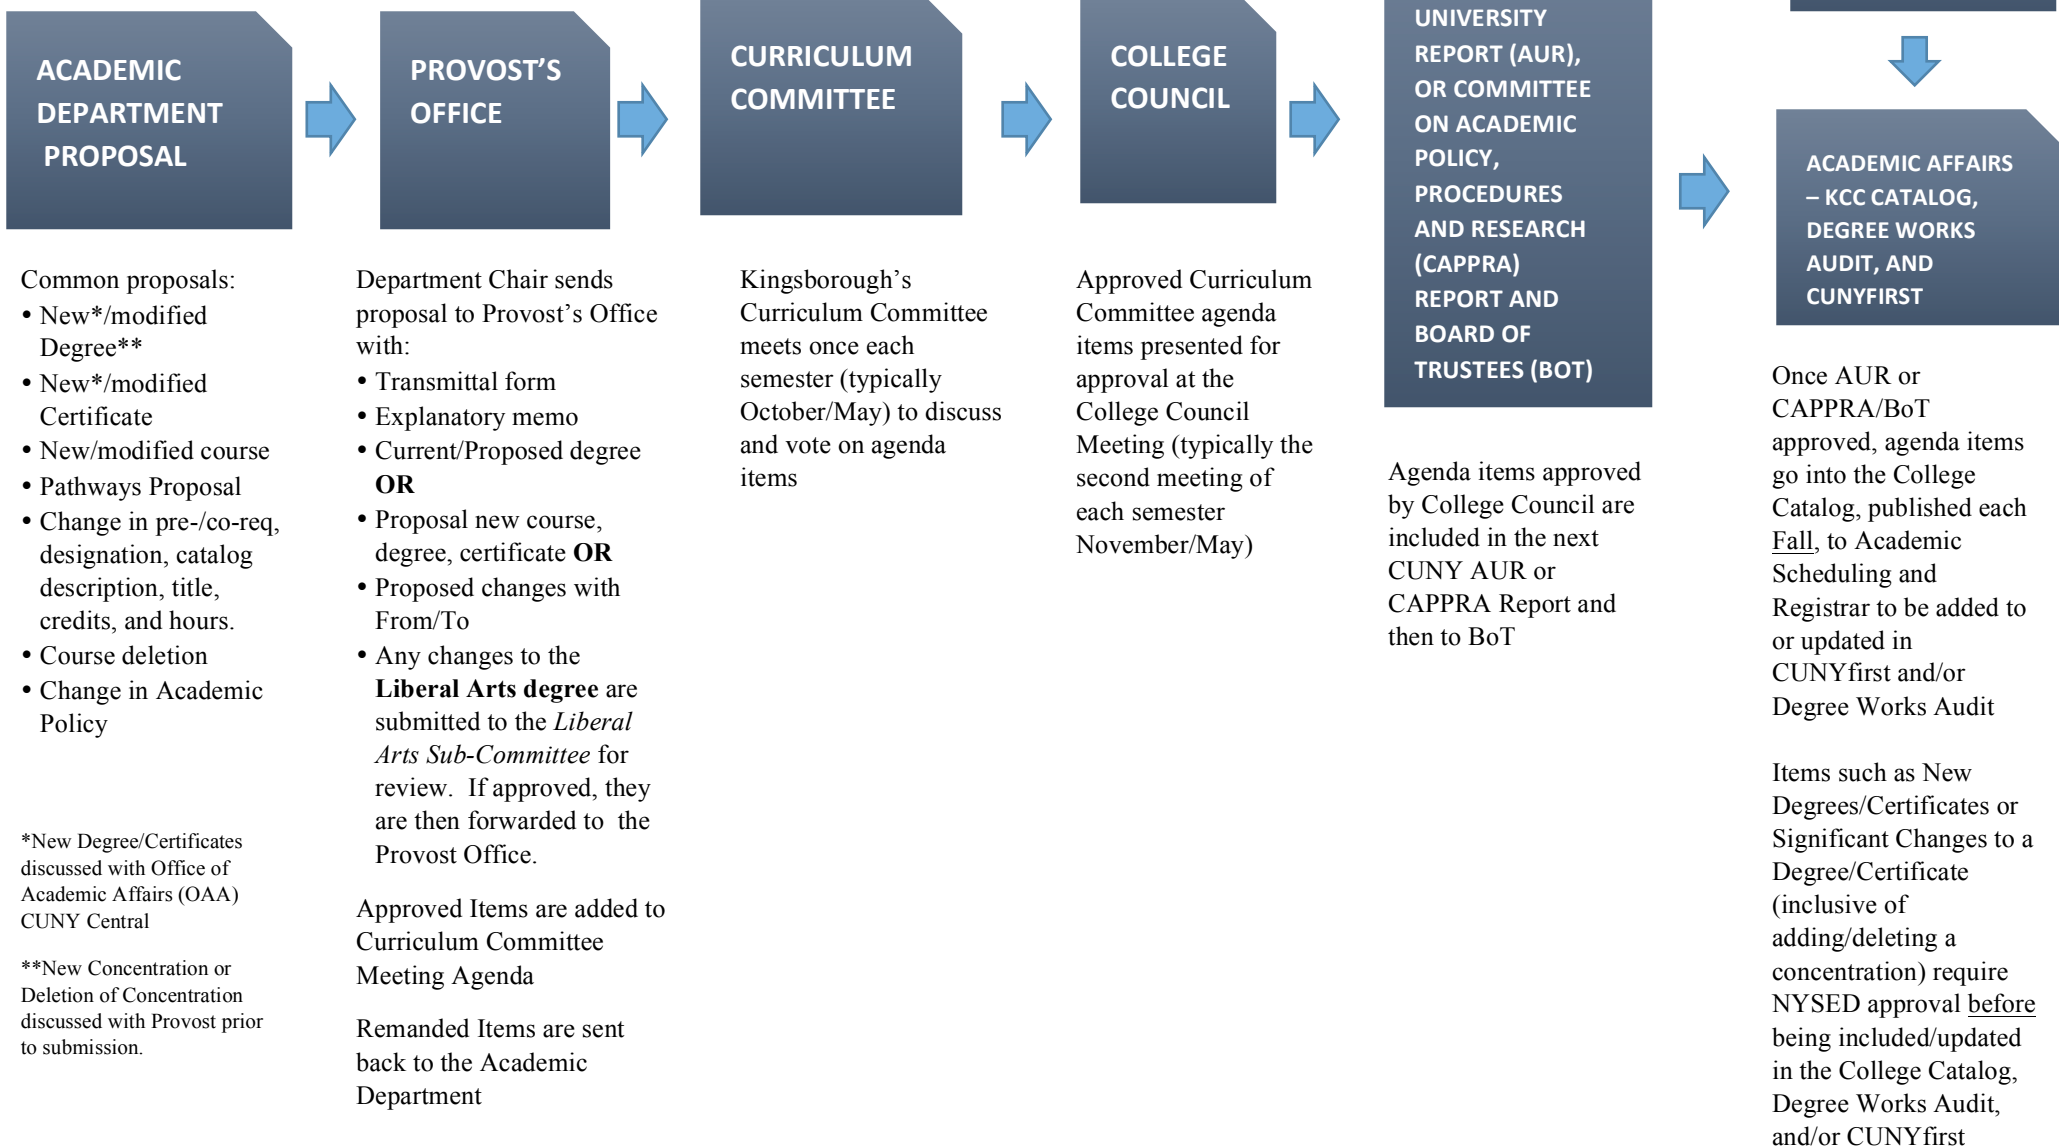

Kingsborough Community College Curricular Process Flow Chart

Note: Curricular changes take at *minimum* a year. If a change is proposed Spring 2020 or Fall 2020, it will typically go into effect Fall 2021. Required NYSED approval *may* delay the process. For a more detailed breakdown of the curricular process, please refer to "Curriculum Development at KCC", located at the following website: https://www.kbcc.cuny.edu/administration/academic_affairs/Documents/CurriculumDevelopmentatKCC.pdf.